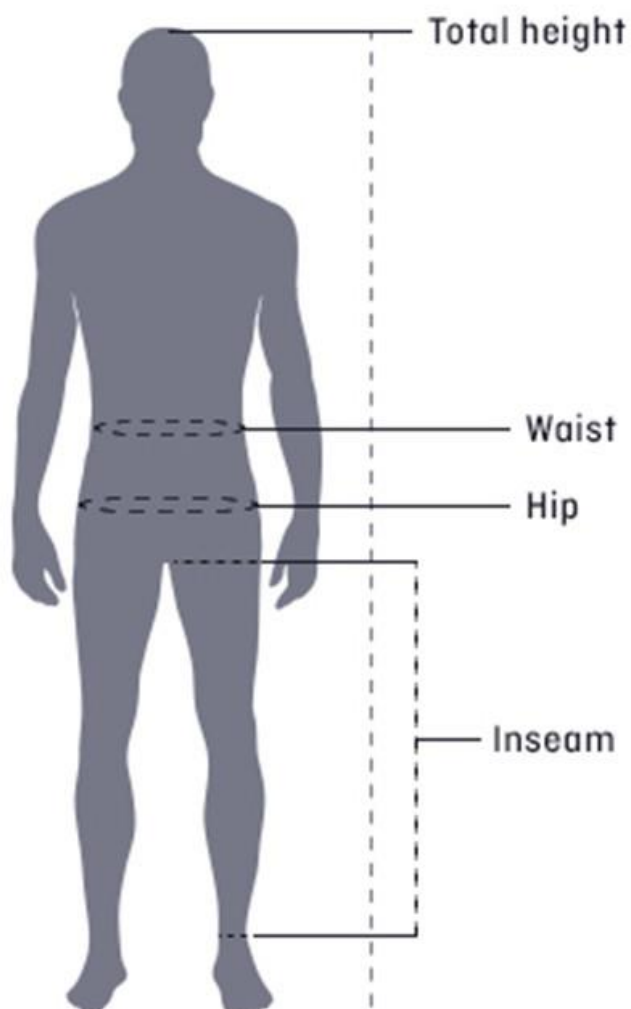

MEN'S SIZES

MEN'S TOP

EU*	44/XS	46/S	48/M	50/L	52/XL	54/XXL	56/3XL	58/4XL	60/5XL
USA	XXS	XS	S	M	L	XL	XXL	3XL	4XL
TOTAL HEIGHT (cm)	170-173	173-176	176-179	179-182	182-185	185-188	189-192	193-196	197-200
CHEST (cm)	88-91	86-92	92-98	98-104	104-110	110-116	117-125	126-136	136-146
WAIST (cm)	76-79	74-80	80-86	86-92	92-98	98-104	105-113	114-124	124-134
HIP (cm)	92-95	90-96	96-102	102-108	108-114	114-120	121-129	130-140	140-150

*Includes Germany, Austria, Switzerland, Spain, France, Great Britain and Italy.

MEN'S SIZES

MEN'S TROUSERS

EU*	44/XS	46/S	48/M	50/L	52/XL	54/XXL	56/3XL	58/4XL	60/5XL
USA	XXS	XS	S	M	L	XL	XXL	3XL	4XL
TOTAL HEIGHT (cm)	170-173	173-176	176-179	179-182	182-185	185-188	189-192	193-196	197-200
WAIST (cm)	75-79	79-83	83-87	87-91	91-96	96-101	101-106	106-111	111-116
HIP (cm)	91-95	95-99	99-103	103-108	108-112	112-117	117-121	121-126	126-130
INSEAM (cm)	81	82	83	84	85	86	87	88	89
SHORT - Outseam leg (cm)	77	78	79	80	81	82	83	84	85
LONG - Inseam leg (cm)	85	86	87	88	89	90	91	92	93

*Includes Germany, Austria, Switzerland, Spain, France, Great Britain and Italy.

WOMEN'S SIZES

WOMEN'S TOP

INT / ES	XS	S	M	L	XL	XXL	3XL	4XL
IT	38	40	42	44	46	48	50	52
DE*	32	34	36	38	40	42	44	46
FR	34	36	38	40	42	44	46	48
USA	XXS	XS	S	M	L	XL	2XL	3XL
UK	4	6	8	10	12	14	16	18
TOTAL HEIGHT (cm)	160-163	162-165	164-167	168-171	170-173	172-175	174-177	176-179
CHEST (cm)	82-85	86-89	90-93	94-97	98-101	102-105	106-109	110-113
WAIST (cm)	61-64	65-68	69-72	73 - 76	77-80	81-84	85-88	89-92
HIP (cm)	86-89	90-93	94-97	98-101	102-105	106-109	110-113	114-117