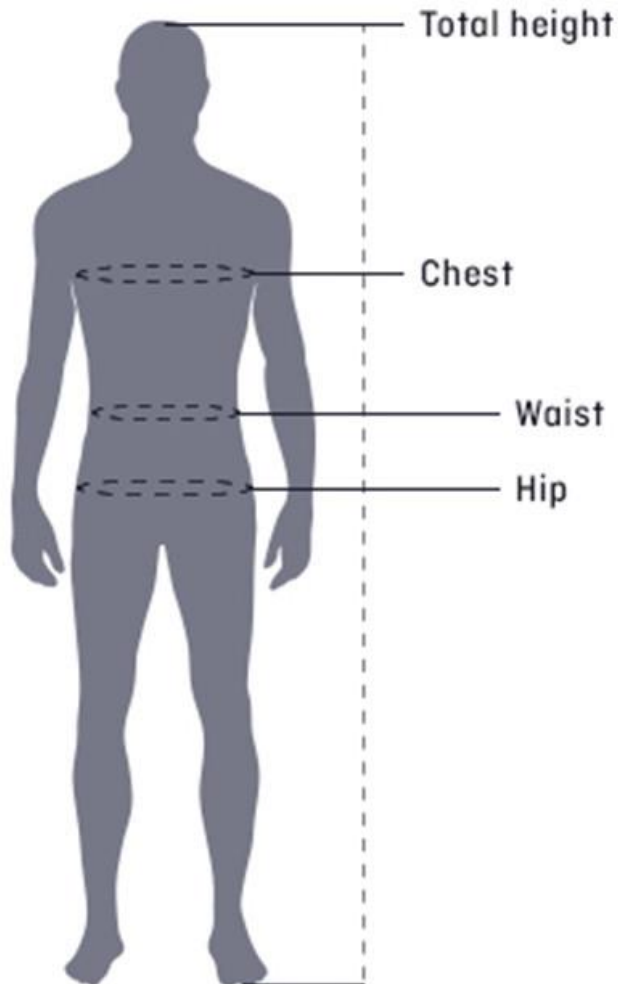

MEN'S SIZES

MEN'S TOP

EU*	44/XS	46/S	48/M	50/L	52/XL	54/XXL	56/3XL	58/4XL	60/5XL
USA	XXS	XS	S	M	L	XL	XXL	3XL	4XL
TOTAL HEIGHT (cm)	170-173	173-176	176-179	179-182	182-185	185-188	189-192	193-196	197-200
CHEST (cm)	88-91	86-92	92-98	98-104	104-110	110-116	117-125	126-136	136-146
WAIST (cm)	76-79	74-80	80-86	86-92	92-98	98-104	105-113	114-124	124-134
HIP (cm)	92-95	90-96	96-102	102-108	108-114	114-120	121-129	130-140	140-150

*Includes Germany, Austria, Switzerland, Spain, France, Great Britain and Italy.

MEN'S SIZES

MEN'S TROUSERS

EU*	44/XS	46/S	48/M	50/L	52/XL	54/XXL	56/3XL	58/4XL	60/5XL
USA	XXS	XS	S	M	L	XL	XXL	3XL	4XL
TOTAL HEIGHT (cm)	170-173	173-176	176-179	179-182	182-185	185-188	189-192	193-196	197-200
WAIST (cm)	75-79	79-83	83-87	87-91	91-96	96-101	101-106	106-111	111-116
HIP (cm)	91-95	95-99	99-103	103-108	108-112	112-117	117-121	121-126	126-130
INSEAM (cm)	81	82	83	84	85	86	87	88	89
SHORT - Outseam leg (cm)	77	78	79	80	81	82	83	84	85
LONG - Inseam leg (cm)	85	86	87	88	89	90	91	92	93

*Includes Germany, Austria, Switzerland, Spain, France, Great Britain and Italy.

WOMEN'S SIZES

WOMEN'S TOP

INT / ES	XS	S	M	L	XL	XXL	3XL	4XL
IT	38	40	42	44	46	48	50	52
DE*	32	34	36	38	40	42	44	46
FR	34	36	38	40	42	44	46	48
USA	XXS	XS	S	M	L	XL	2XL	3XL
UK	4	6	8	10	12	14	16	18
TOTAL HEIGHT (cm)	160-163	162-165	164-167	168-171	170-173	172-175	174-177	176-179
CHEST (cm)	82-85	86-89	90-93	94-97	98-101	102-105	106-109	110-113
WAIST (cm)	61-64	65-68	69-72	73 - 76	77-80	81-84	85-88	89-92
HIP (cm)	86-89	90-93	94-97	98-101	102-105	106-109	110-113	114-117