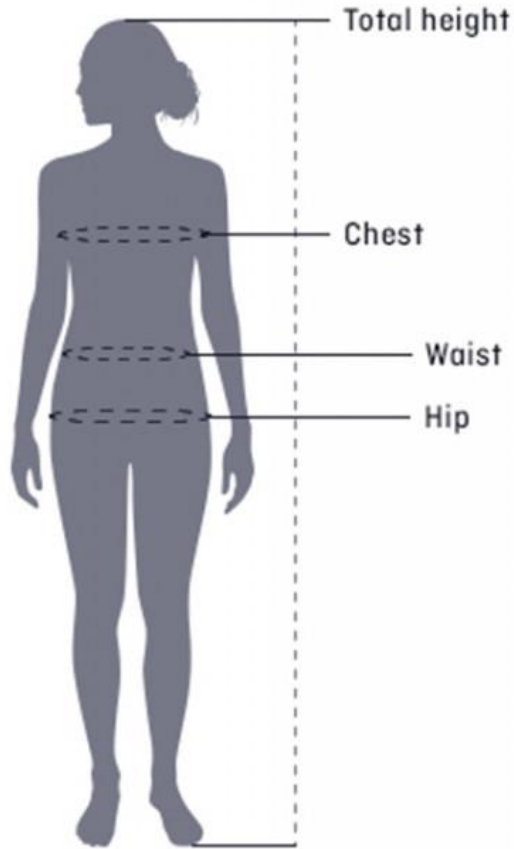

*Includes Germany, Austria, Switzerland, Spain, France, Great Britain and Italy.

MEN'S SIZES

MEN'S TROUSERS

EU*	44/XS	46/S	48/M	50/L	52/XL	54/XXL	56/3XL	58/4XL	60/5XL
USA	XXS	XS	S	M	L	XL	XXL	3XL	4XL
TOTAL HEIGHT (cm)	170-173	173-176	176-179	179-182	182-185	185-188	189-192	193-196	197-200
WAIST (cm)	75-79	79-83	83-87	87-91	91-96	96-101	101-106	106-111	111-116
HIP (cm)	91-95	95-99	99-103	103-108	108-112	112-117	117-121	121-126	126-130
INSEAM (cm)	81	82	83	84	85	86	87	88	89
SHORT - Outseam leg (cm)	77	78	79	80	81	82	83	84	85
LONG - Inseam leg (cm)	85	86	87	88	89	90	91	92	93

*Includes Germany, Austria, Switzerland, Spain, France, Great Britain and Italy.

WOMEN'S SIZES

WOMEN'S TOP

INT / ES	XS	S	M	L	XL	XXL	3XL	4XL
IT	38	40	42	44	46	48	50	52
DE*	32	34	36	38	40	42	44	46
FR	34	36	38	40	42	44	46	48
USA	XXS	XS	S	M	L	XL	2XL	3XL
UK	4	6	8	10	12	14	16	18
TOTAL HEIGHT (cm)	160-163	162-165	164-167	168-171	170-173	172-175	174-177	176-179
CHEST (cm)	82-85	86-89	90-93	94-97	98-101	102-105	106-109	110-113
WAIST (cm)	61-64	65-68	69-72	73 - 76	77-80	81-84	85-88	89-92
HIP (cm)	86-89	90-93	94-97	98-101	102-105	106-109	110-113	114-117

*Includes Germany, Austria and Switzerland.

WOMEN'S SIZES

WOMEN'S TROUSERS

INT / ES	XS	S	M	L	XL	XXL	3XL	4XL
IT	38	40	42	44	46	48	50	52
DE*	32	34	36	38	40	42	44	46
FR	34	36	38	40	42	44	46	48
USA	XXS	XS	S	M	L	XL	2XL	3XL
UK	4	6	8	10	12	14	16	18
TOTAL HEIGHT (cm)	160-163	162-165	164-167	168-171	170-173	172-175	174-177	176-179
WAIST (cm)	61-64	65-68	69-72	73 - 76	77-80	81-84	85-88	89-92
HIP (cm)	86-89	90-93	94-97	98-101	102-105	106-109	110-113	114-117
INSEAM (cm)	77	78	79	80	81	82	83	84
SHORT - Inseam leg (cm)	73	74	75	76	77	78	79	80
LONG - Inseam leg (cm)	81	82	83	84	85	86	87	88