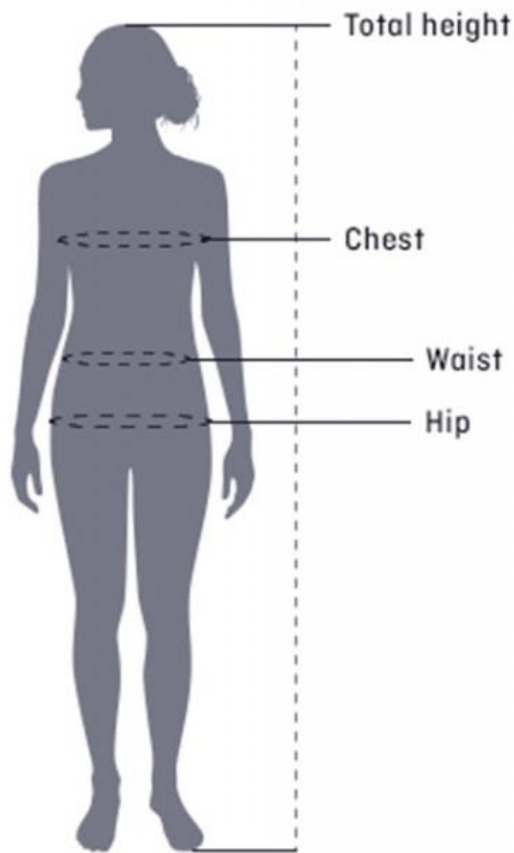

MEN'S SIZES

MEN'S TOP

EU*	44/XS	46/S	48/M	50/L	52/XL	54/XXL	56/3XL	58/4XL	60/5XL
USA	XXS	XS	S	M	L	XL	XXL	3XL	4XL
TOTAL HEIGHT (cm)	170-173	173-176	176-179	179-182	182-185	185-188	189-192	193-196	197-200
CHEST (cm)	88-91	86-92	92-98	98-104	104-110	110-116	117-125	126-136	136-146
WAIST (cm)	76-79	74-80	80-86	86-92	92-98	98-104	105-113	114-124	124-134
HIP (cm)	92-95	90-96	96-102	102-108	108-114	114-120	121-129	130-140	140-150

*Includes Germany, Austria, Switzerland, Spain, France, Great Britain and Italy.

MEN'S SIZES

MEN'S TROUSERS

EU*	44/XS	46/S	48/M	50/L	52/XL	54/XXL	56/3XL	58/4XL	60/5XL
USA	XXS	XS	S	M	L	XL	XXL	3XL	4XL
TOTAL HEIGHT (cm)	170-173	173-176	176-179	179-182	182-185	185-188	189-192	193-196	197-200
WAIST (cm)	75-79	79-83	83-87	87-91	91-96	96-101	101-106	106-111	111-116
HIP (cm)	91-95	95-99	99-103	103-108	108-112	112-117	117-121	121-126	126-130
INSEAM (cm)	81	82	83	84	85	86	87	88	89
SHORT - Outseam leg (cm)	77	78	79	80	81	82	83	84	85
LONG - Inseam leg (cm)	85	86	87	88	89	90	91	92	93

*Includes Germany, Austria, Switzerland, Spain, France, Great Britain and Italy.

WOMEN'S SIZES

WOMEN'S TOP

INT / ES	XS	S	M	L	XL	XXL	3XL	4XL
IT	38	40	42	44	46	48	50	52
DE*	32	34	36	38	40	42	44	46
FR	34	36	38	40	42	44	46	48
USA	XXS	XS	S	M	L	XL	2XL	3XL
UK	4	6	8	10	12	14	16	18
TOTAL HEIGHT (cm)	160-163	162-165	164-167	168-171	170-173	172-175	174-177	176-179
CHEST (cm)	82-85	86-89	90-93	94-97	98-101	102-105	106-109	110-113
WAIST (cm)	61-64	65-68	69-72	73 - 76	77-80	81-84	85-88	89-92
HIP (cm)	86-89	90-93	94-97	98-101	102-105	106-109	110-113	114-117