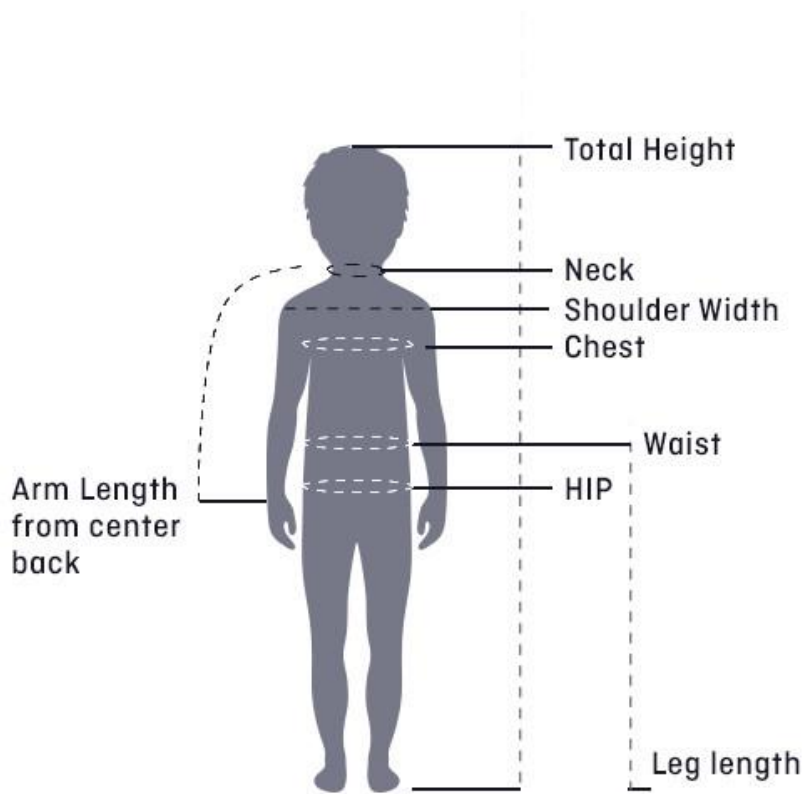

*Includes Germany, Austria, Switzerland, Spain, France, Great Britain and Italy.

WOMEN'S SIZES

WOMEN'S TOP

INT / ES	XS	S	M	L	XL	XXL	3XL	4XL
IT	38	40	42	44	46	48	50	52
DE*	32	34	36	38	40	42	44	46
FR	34	36	38	40	42	44	46	48
USA	XXS	XS	S	M	L	XL	2XL	3XL
UK	4	6	8	10	12	14	16	18
TOTAL HEIGHT (cm)	160-163	162-165	164-167	168-171	170-173	172-175	174-177	176-179
CHEST (cm)	82-85	86-89	90-93	94-97	98-101	102-105	106-109	110-113
WAIST (cm)	61-64	65-68	69-72	73 - 76	77-80	81-84	85-88	89-92
HIP (cm)	86-89	90-93	94-97	98-101	102-105	106-109	110-113	114-117

*Includes Germany, Austria and Switzerland.

WOMEN'S SIZES

WOMEN'S TROUSERS

INT / ES	XS	S	M	L	XL	XXL	3XL	4XL
IT	38	40	42	44	46	48	50	52
DE*	32	34	36	38	40	42	44	46
FR	34	36	38	40	42	44	46	48
USA	XXS	XS	S	M	L	XL	2XL	3XL
UK	4	6	8	10	12	14	16	18
TOTAL HEIGHT (cm)	160-163	162-165	164-167	168-171	170-173	172-175	174-177	176-179
WAIST (cm)	61-64	65-68	69-72	73 - 76	77-80	81-84	85-88	89-92
HIP (cm)	86-89	90-93	94-97	98-101	102-105	106-109	110-113	114-117
INSEAM (cm)	77	78	79	80	81	82	83	84
SHORT - Inseam leg (cm)	73	74	75	76	77	78	79	80
LONG - Inseam leg (cm)	81	82	83	84	85	86	87	88

*Includes Germany, Austria and Switzerland.

KIDS' APPAREL

KIDS' APPAREL

YOU ARE BUYING	92	104	116	128	140	152	164	176
AGE	2/3	3/4	5/6	6/7	8/9	10/11	12/14	14/16
USA	3XS	XXS	XS	S	M	L	XL	XXL
TOTAL HEIGHT (cm)	86-98	98-110	110-122	122-134	134-146	146-158	159-169	170-180
CHEST (cm)	50-55	53-58	56-61	59-64	64-69	69-74	75-80	81-86
WAIST (cm)	50 -54	52-56	54-58	56-60	59-62	62-65	66-69	70-73
HIP (cm)	53-57	58-62	63-67	68-72	73-77	78-82	83-87	88-92
ARM LENGTH from center back (cm)	40-45	46-51	52-57	58-63	64-69	70-75	64-79	78-83
LEG LENGTH standard (cm)	49-57	58-66	67-75	76-82	83-89	90-96	97-103	104-110