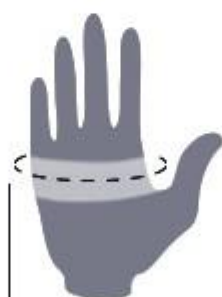

*Includes Germany, Austria and Switzerland.

WOMEN'S SIZES

WOMEN'S TROUSERS

INT / ES	XS	S	M	L	XL	XXL	3XL	4XL
IT	38	40	42	44	46	48	50	52
DE*	32	34	36	38	40	42	44	46
FR	34	36	38	40	42	44	46	48
USA	XXS	XS	S	M	L	XL	2XL	3XL
UK	4	6	8	10	12	14	16	18
TOTAL HEIGHT (cm)	160-163	162-165	164-167	168-171	170-173	172-175	174-177	176-179
WAIST (cm)	61-64	65-68	69-72	73 - 76	77-80	81-84	85-88	89-92
HIP (cm)	86-89	90-93	94-97	98-101	102-105	106-109	110-113	114-117
INSEAM (cm)	77	78	79	80	81	82	83	84
SHORT - Inseam leg (cm)	73	74	75	76	77	78	79	80
LONG - Inseam leg (cm)	81	82	83	84	85	86	87	88

*Includes Germany, Austria and Switzerland.

KIDS' APPAREL

KIDS' APPAREL

YOU ARE BUYING	92	104	116	128	140	152	164	176
AGE	2/3	3/4	5/6	6/7	8/9	10/11	12/14	14/16
USA	3XS	XXS	XS	S	M	L	XL	XXL
TOTAL HEIGHT (cm)	86-98	98-110	110-122	122-134	134-146	146-158	159-169	170-180
CHEST (cm)	50-55	53-58	56-61	59-64	64-69	69-74	75-80	81-86
WAIST (cm)	50 -54	52-56	54-58	56-60	59-62	62-65	66-69	70-73
HIP (cm)	53-57	58-62	63-67	68-72	73-77	78-82	83-87	88-92
ARM LENGTH from center back (cm)	40-45	46-51	52-57	58-63	64-69	70-75	64-79	78-83
LEG LENGTH standard (cm)	49-57	58-66	67-75	76-82	83-89	90-96	97-103	104-110

ESSENTIAL ALPINE GLOVES

Circumference

ESSENTIAL ALPINE GLOVES

YOU ARE BUYING	XS	S	M	L	XL	XXL	XXXL
UNISEX	6	7	8	9	10	11	12
CIRCUMFERENCE (cm)	16,5-18,5	18,5-21	21-23	23-24	24,5-26	26-28	28-30
KID SIZE YOU ARE BUYING	XXS	XS	S	M	L		
TOTAL HEIGHT	104	116	128	140	152		
AGE	3/4	5/6	7/8	9/10	11/12		
GLOVES KNIT (women)				S - M			
GLOVES KNIT (men)					L - XL		

ESSENTIAL ALPINE SOCKS

Sock size

Place your heel against the wall and measure your foot length from the heel to the longest part of your toe. For a comfort fit add some additional mm to your measurement.