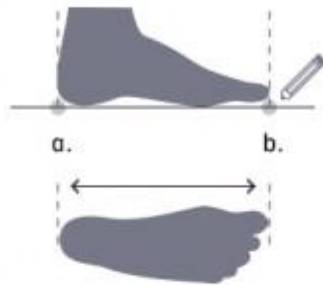

ESSENTIAL ALPINE SOCKS

Sock size

Place your heel against the wall and measure your foot length from the heel to the longest part of your toe. For a comfort fit add some additional mm to your measurement.

* Includes Germany, Austria, Switzerland, France and Spain.

ESSENTIAL ALPINE SOCKS

IT	35 - 37	38 - 40	41 - 43	44 - 46	47 - 49
EU*	S	M	L	XL	XXL
UK	3 - 4.5	5 - 6.5	7 - 9	9.5 - 11	11.5 - 13.5
MONDOPOINT (cm)	22.0 - 23.5	24.0 - 25.5	26.0 - 28.0	28.5 - 30.0	30.5 - 32.5
US MEN	4 - 4.5	6 - 7.5	8 - 10	10.5 - 12	12.5 - 14.5
US WOMEN	W 5 - 6.5	W 7 - 8.5	W 9 - 11		
KID SIZE YOU ARE BUYING	26 - 28	29 - 31	32 - 34		
UK	8.5 - 10	11 - 12.5	13 - 2		
KIDS US	9.5 - 11	12 - 13.5	1 - 2.5		

ESSENTIAL ALPINE HEADWEAR

ESSENTIAL ALPINE HEADWEAR

YOU ARE BUYING	S	M	L
ADULT (cm)	56	58	60
KID (cm)	51	53	55
UNISEX (cm)		58	

ESSENTIAL ALPINE FOOTWEAR

STEP 1

Grab a piece of paper and a pencil and tape the piece of paper down to the floor.

STEP 2

Stand up straight on the taped paper and push your heel against the wall.

STEP 3

Trace the outline of your foot on the paper and make sure that the pencil is aligned accurately to the foot.

STEP 4

Use a ruler to measure the heel-to-toe length.