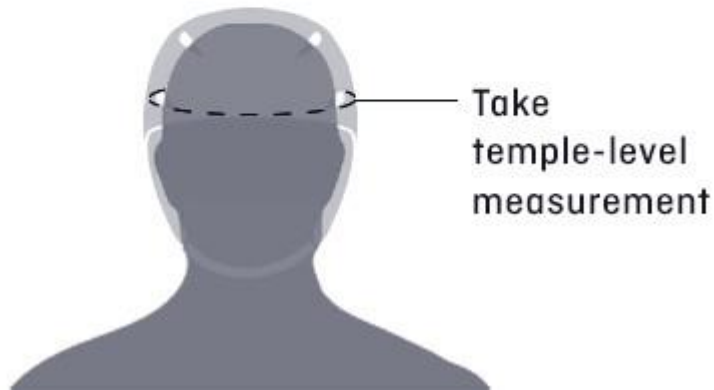

ESSENTIAL ALPINE HEADWEAR

ESSENTIAL ALPINE HEADWEAR

YOU ARE BUYING	S	M	L
ADULT (cm)	56	58	60
KID (cm)	51	53	55
UNISEX (cm)		58